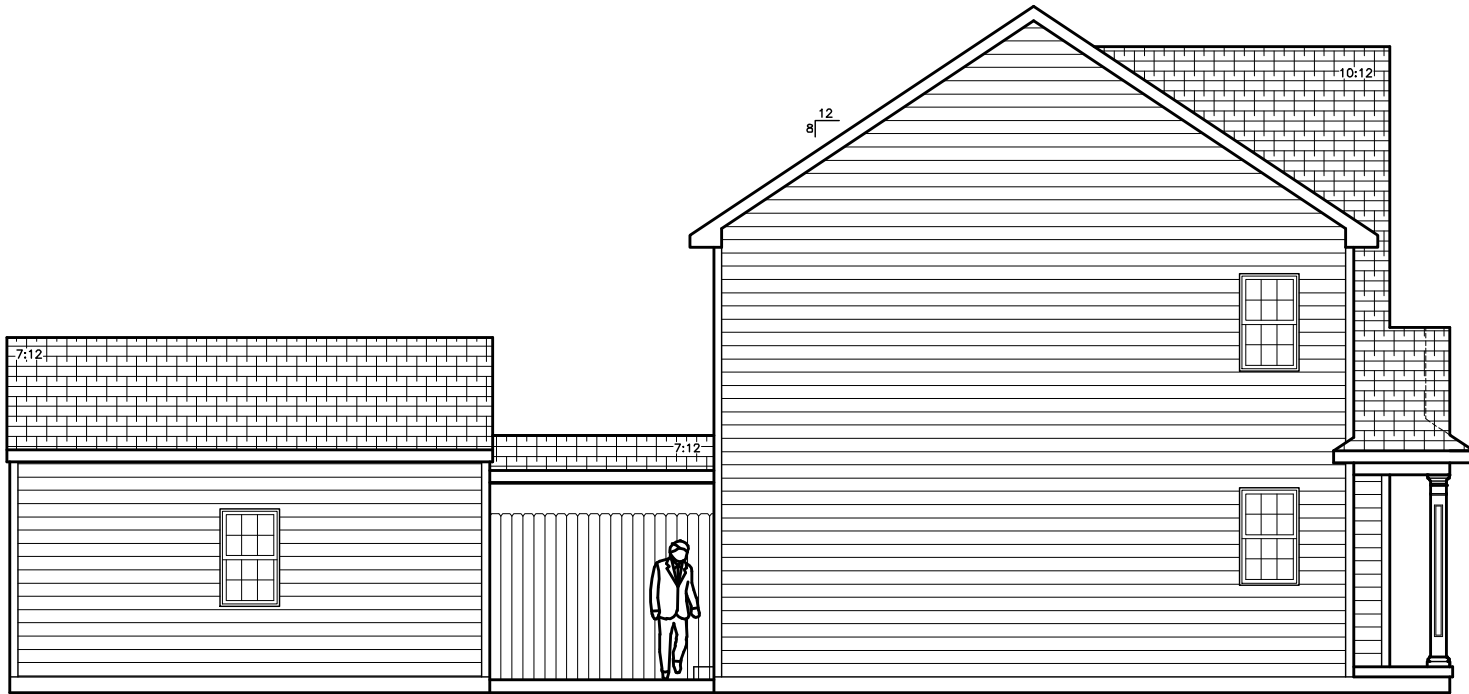

FOUNDATION PLAN

LOT 65
BANE BERRY LANE

SECOND FLOOR PLAN
773 SQ.FT.

LOT 65
BANE BERRY LANE

FRONT ELEVATION

LOT 65
BANE BERRY LANE

REAR ELEVATION

LOT 65
BANE BERRY LANE

LEFT SIDE ELEVATION

LOT 65
BANE BERRY LANE