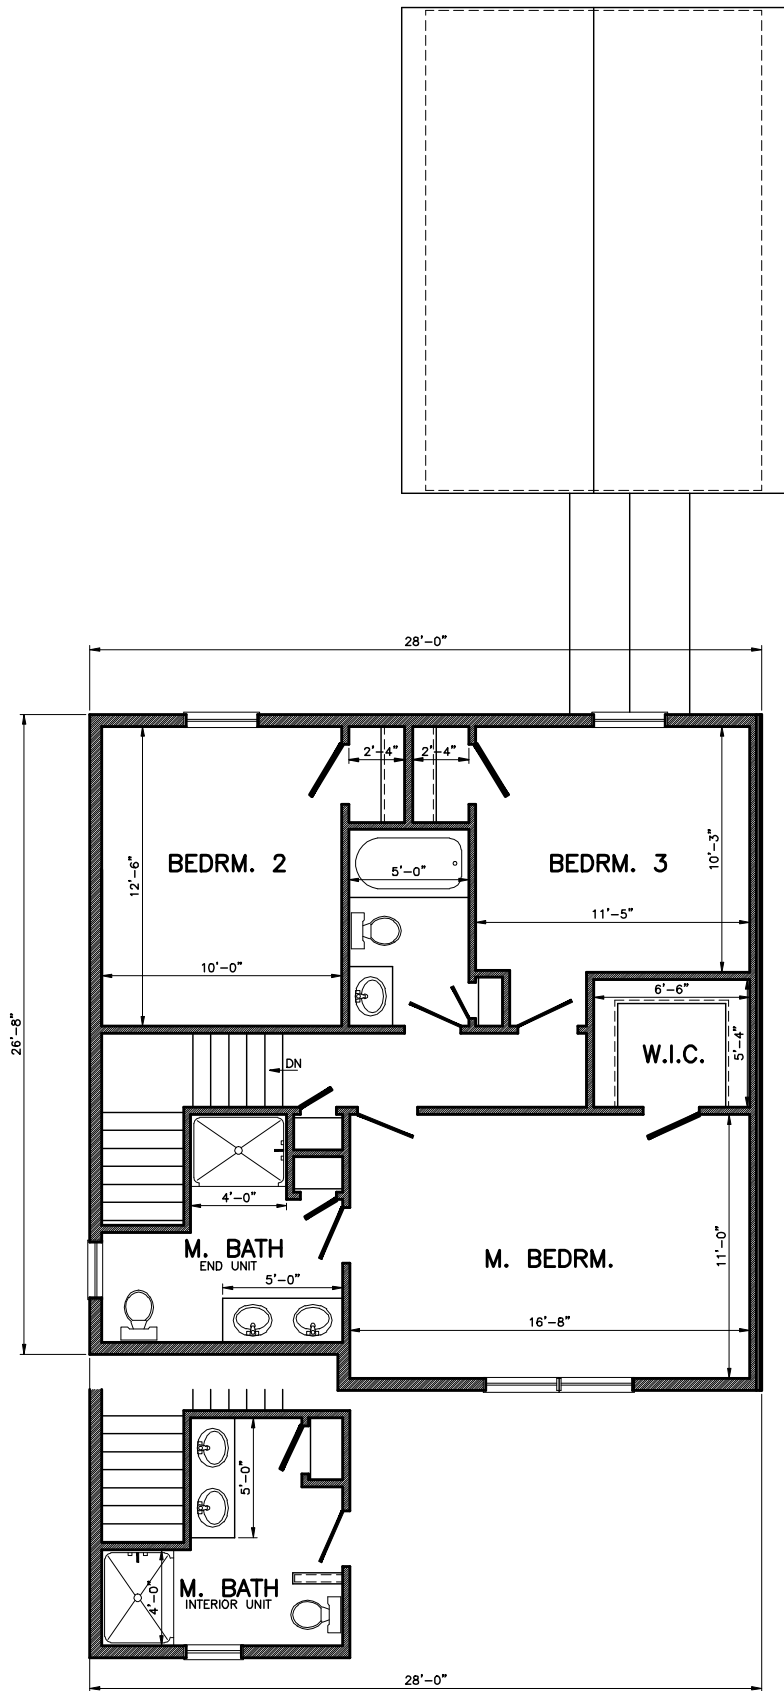

FOUNDATION PLAN

LOT 65
BANE BERRY LANE

SECOND FLOOR PLAN
773 SQ.FT.

LOT 65
BANE BERRY LANE

FRONT ELEVATION

LOT 65
BANE BERRY LANE

REAR ELEVATION

LOT 65
BANE BERRY LANE

LEFT SIDE ELEVATION

LOT 65
BANE BERRY LANE