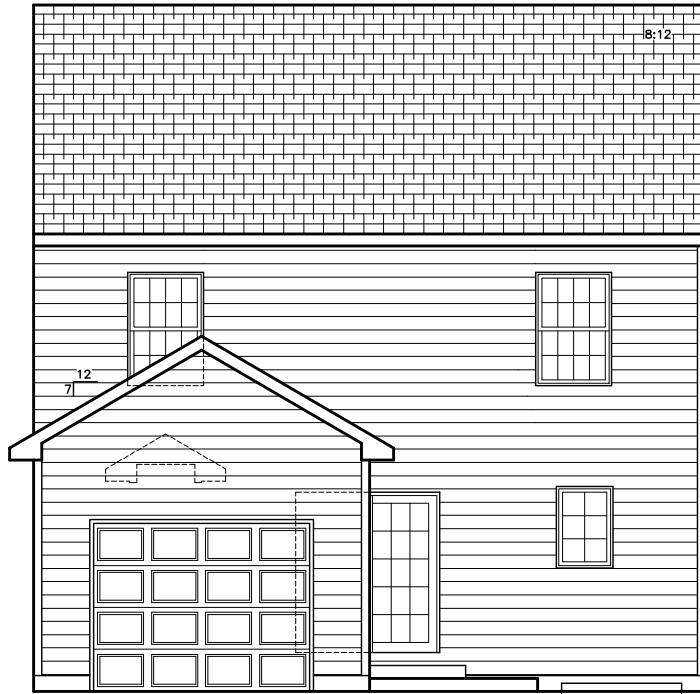

FOUNDATION PLAN

LOT 65
BANE BERRY LANE

SECOND FLOOR PLAN
773 SQ.FT.

LOT 65
BANE BERRY LANE

FRONT ELEVATION

LOT 65
BANE BERRY LANE

REAR ELEVATION

LOT 65
BANE BERRY LANE

LEFT SIDE ELEVATION

LOT 65
BANE BERRY LANE